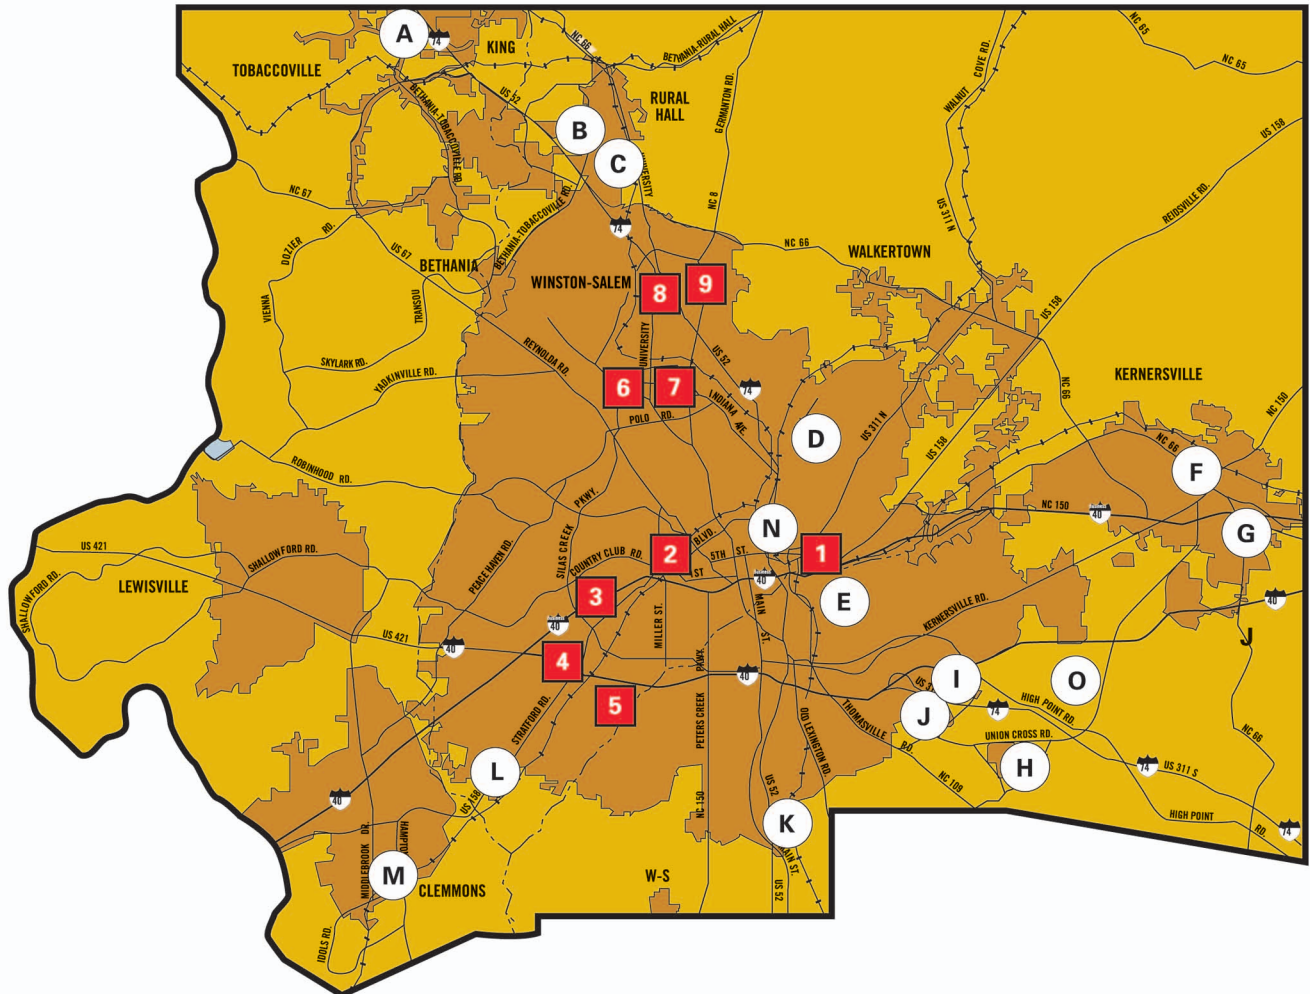

INDUSTRIAL PARKS & OFFICE SPACES

- A Big Oak Industrial Park
- B Northridge Business Park
- C Forum 52
- D Airport Business Park
- E Winston-Salem Business Park
- F North Park Business Center
- G South Park Business Center
- H Union Cross Business Park
- I Ridgewood Business Park
- J Centre 311
- K Piedmont Triad Industrial Center
- L West Point/Stratford Industrial Park
- M Idols Road Site
- N Piedmont Triad Research Park
- O Alliance Science & Technology Park

Major Office Areas

1. Downtown Winston-Salem
2. Knollwood/Stratford
3. Stratford Executive Park
4. Plaza West/Healy Drive
5. Forsyth Corporate Center
6. Sunnynoll
7. North Point
8. Madison Park
9. Oak Summit