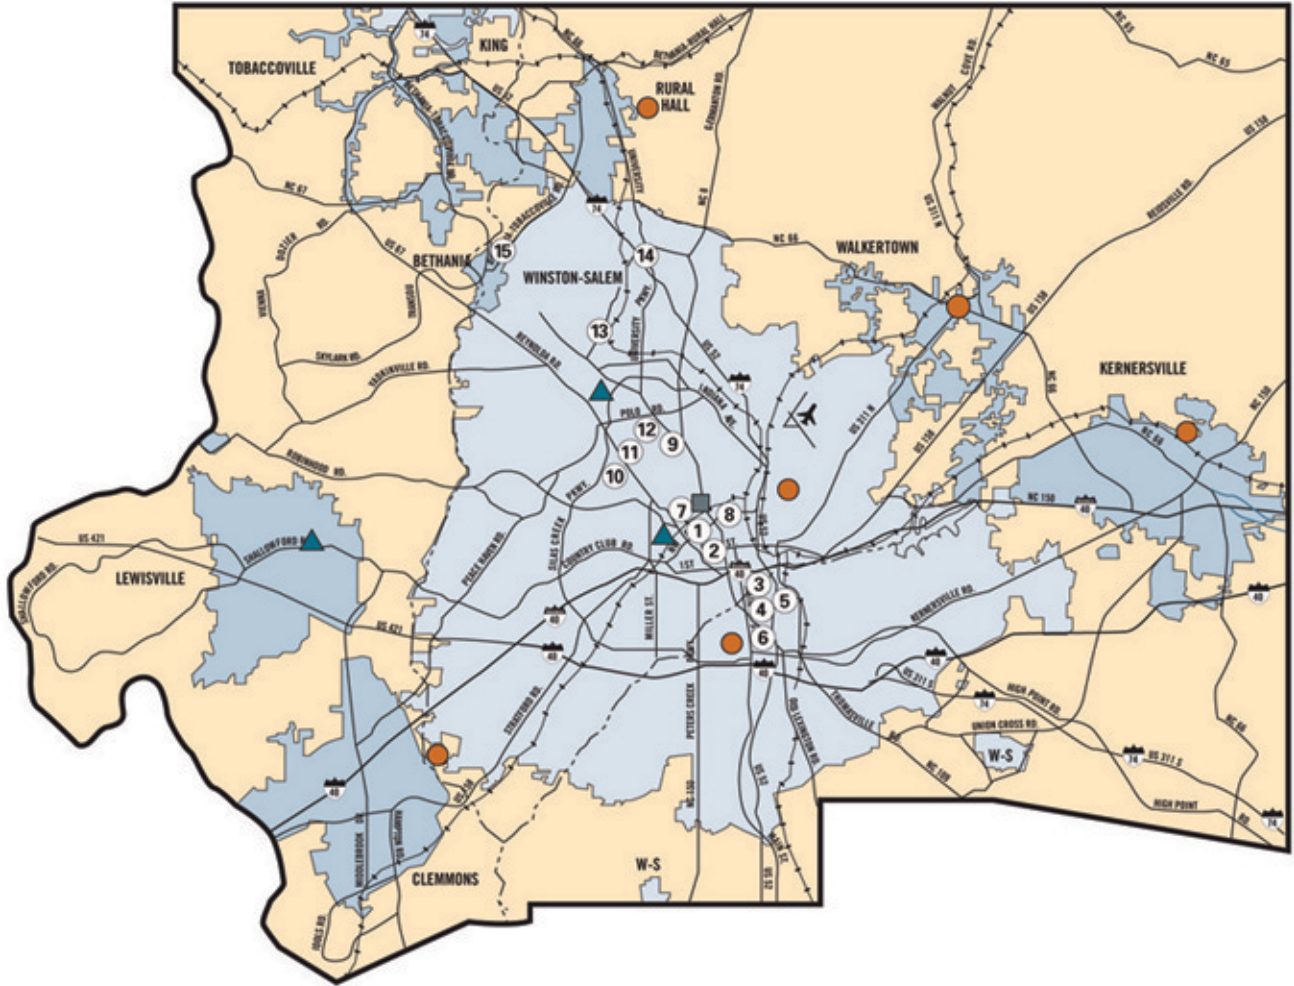

## LIBRARIES & CULTURAL RESOURCES

■ Main Library

● Full-Service Branch

▲ Branch Library

○ Cultural Resources

1. Roger L. Stevens Center for the Performing Arts
2. Sawtooth Center for Visual Art
3. Old Salem
4. Museum of Early Southern Decorative Art
5. Diggs Gallery
6. Performance Place at N.C. School of the Arts
7. Piedmont Craftsman
8. Arts & Entertainment District
9. Little Theatre
10. Southeastern Center for Contemporary Art

11. Reynolda House
12. Museum of Anthropology
13. Historic Bethabara
14. SciWorks
15. Bethania Restoration